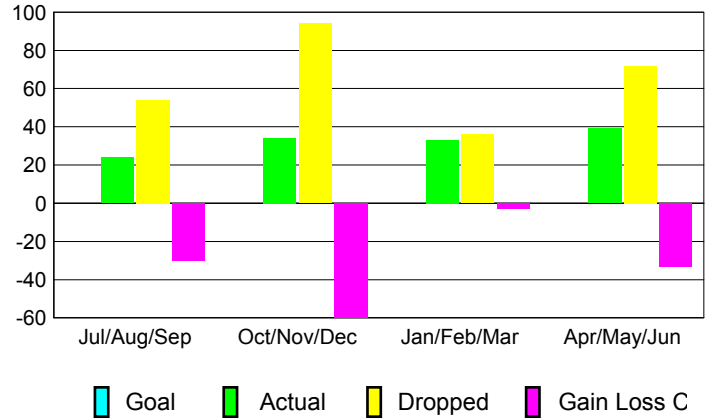

Membership Results 2012-2013
Goal, New, Dropped, Gain/Loss