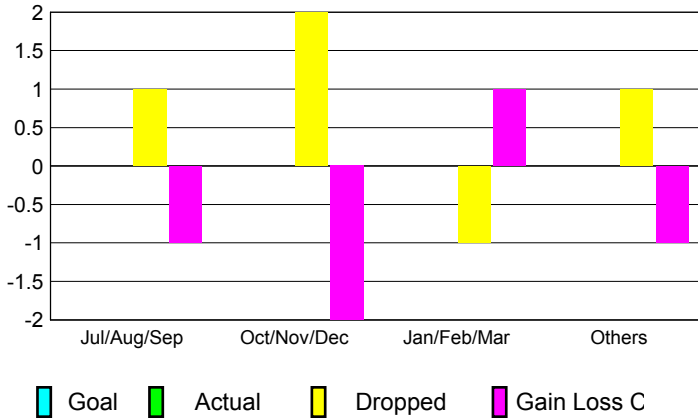

GMT: **Kenneth Schwols**

Location: **ARIZONA**

GMT CA: **1**

CLUBS

Month	New Club Goal	Actual New Clubs	Actual Dropped Clubs	Gain/Loss of Clubs
2012-2013				
Jul/Aug/Sep		0	1	-1
Oct/Nov/Dec		0	2	-2
Jan/Feb/Mar		0	-1	1
Apr/May/June		0	1	-1
Totals		0	3	-3

Club Results 2012-2013
Goal, New, Dropped, Gain/Loss

MEMBERSHIP

Month	Net Memb Goal	Actual New Memb	Actual Dropped Memb	Gain/Loss of Memb
2012-2013				
Jul/Aug/Sep		24	54	-30
Oct/Nov/Dec		34	94	-60
Jan/Feb/Mar		33	36	-3
Apr/May/June		39	72	-33
Totals		130	256	-126