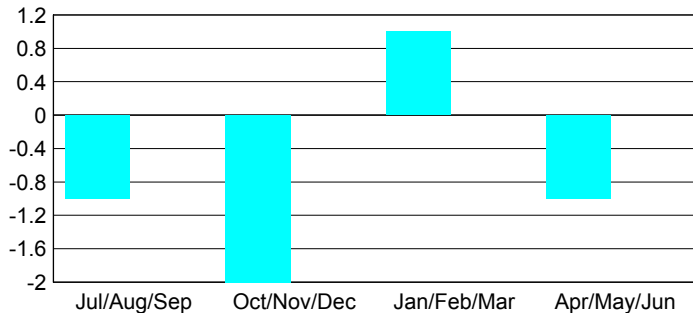

Club Results 2012-2013
Goal, New, Dropped, Gain/Loss

MEMBERSHIP

Month	Net Memb Goal	Actual New Memb	Actual Dropped Memb	Gain/Loss of Memb
2012-2013				
Jul/Aug/Sep		24	54	-30
Oct/Nov/Dec		34	94	-60
Jan/Feb/Mar		33	36	-3
Apr/May/June		39	72	-33
Totals		130	256	-126

Membership Results 2012-2013
Goal, New, Dropped, Gain/Loss

YTD Status Quo Clubs 2012-2013

Status Quo Clubs Compared to Status Quo Members

Gender Comparison 2012-2013

Club Gain/Loss 2012-2013

Membership Gain/Loss 2012-2013